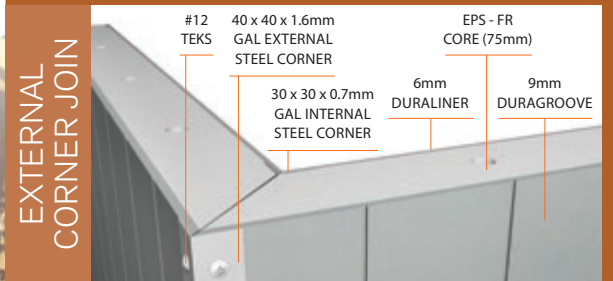

- Ignition Index: 0
- Spread Of Flame: 0
- Heat Evolved Index: 0
- Smoke Developed Index: 0-1

	90mm	115mm	140mm
R Value (m2K/W)	2.2	2.86	3.52

Panel Weights (Kg)

External Wall	90mm	115mm	140mm
2.4 x 1.2	61.11	61.98	62.84
2.7 x 1.2	68.75	69.72	70.70

Internal Wall

2.7 x 1.2	56.50	57.48	58.45
-----------	-------	-------	-------

Insulspan Panel

(kg per m2)	50	75	100	125
	8.8	9.1	9.3	9.5

Quick Built Systems

21 Econo Place, Silverdale NSW 2752 sales@quickbuiltsystems.com.au
1300 132 787 www.quickbuiltsystems.com.au