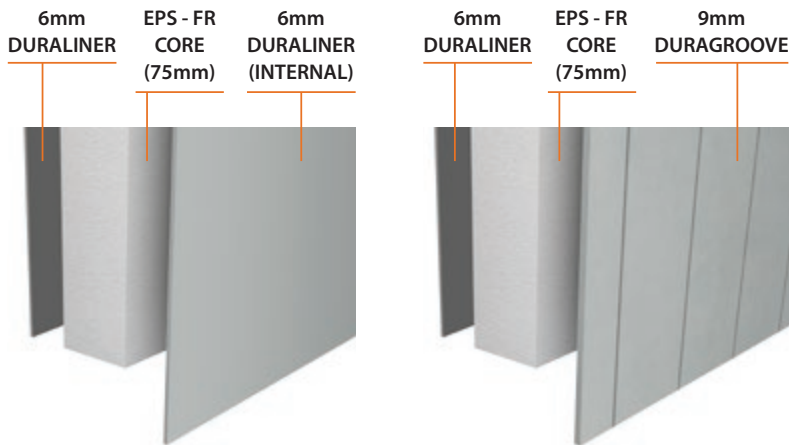

Home Extensions & Additions with...

PANELSPAN

STRUCTURAL INSULATED PANELS

INSULSPAN
INSULATED
ROOFING

PANELSPAN
(SIPS) WALL
PANEL

Structural insulated panels (SIPS) are the most modern construction products available today. These great looking insulated wall and roof panels are the perfect choice to easily add an addition to your home.

- Save time with our lightweight, structural insulated panels (SIPS) and build in a fraction of the time & costs
- Easy to clean and maintain
- Strong and durable construction to last a lifetime
- Save on heating and cooling costs with fully insulated panel system
- Available in a wide variety of colours and finishes

Corrugated Steel Profile

Mono span Steel Profile

SPEAK TO A SALESPERSON FOR MORE INFORMATION

Panelspan makes building **quick & easy** with **fully insulated** panels

PRODUCT DATA

TECHNICAL SPECIFICATIONS

External Walls

- 9mm Duragroove External Cladding
- 6mm Duraliner Internal Cladding
- Expanded Polystyrene (EPS-FR) Core including flame retardant additive

Internal Walls

- 6mm Duraliner Internal and External Cladding
- Expanded Polystyrene (EPS-FR) Core including flame retardant additive