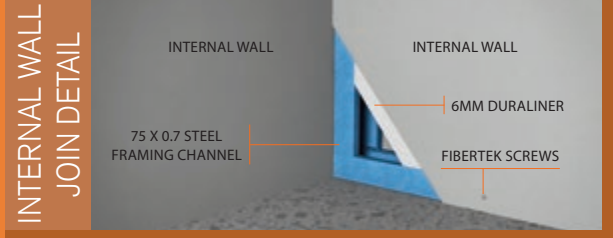

Quick Built Systems

21 Econo Place, Silverdale NSW 2752 sales@quickbuiltsystems.com.au
1300 132 787 www.quickbuiltsystems.com.au