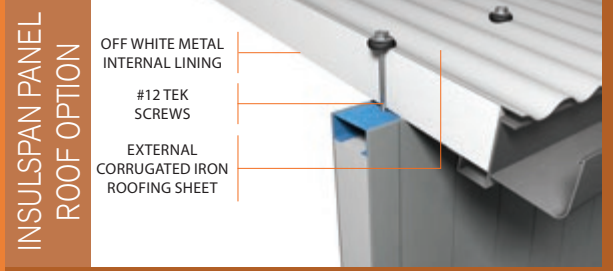

Quick Built Systems

21 Econo Place, Silverdale NSW 2752 sales@quickbuiltsystems.com.au
1300 132 787 www.quickbuiltsystems.com.au