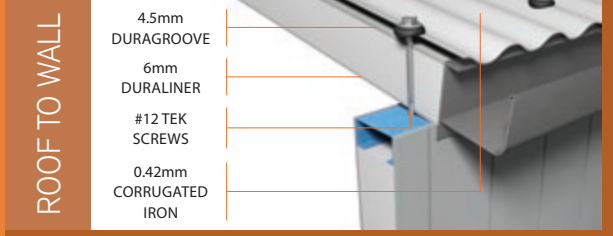

Quick Built Systems

21 Econo Place, Silverdale NSW 2752 sales@quickbuiltsystems.com.au
1300 132 787 www.quickbuiltsystems.com.au